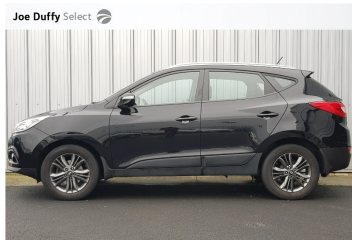

M50 Exit 5, North Road, Dublin 11

M50 Exit 5, North Road, Dublin 11

M50 Exit 5, North Road, Dublin 11

2015 Hyundai ix35 1.7 EXECUTIVE 4DR

**€17,495**

Overview

Mileage	51,800 km
Fuel Type	Diesel
Engine Size	1.7 l
Bodystyle	SUV
Transmission	Manual
Exterior Colour	Black
Previous Owners	1
Registration	151D36809

17" Alloys, Armrest, Bluetooth Phone, Climate Control, Cruise Control, Extended Warranty, Full Service History, ISO Fix, Leather Interior, USB, Front Parking Sensors, Rear Parking Sensors, Traction control, Reversing Camera, AUX, Car History Checked, Tyre Pressure Monitor, Finance Available